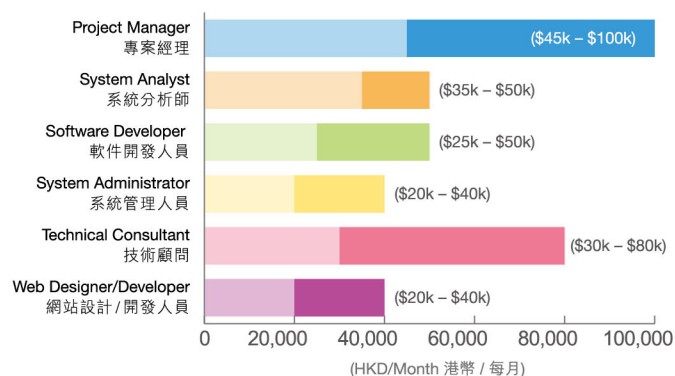

資料來源：The Adecco Greater China Salary Guide 2019