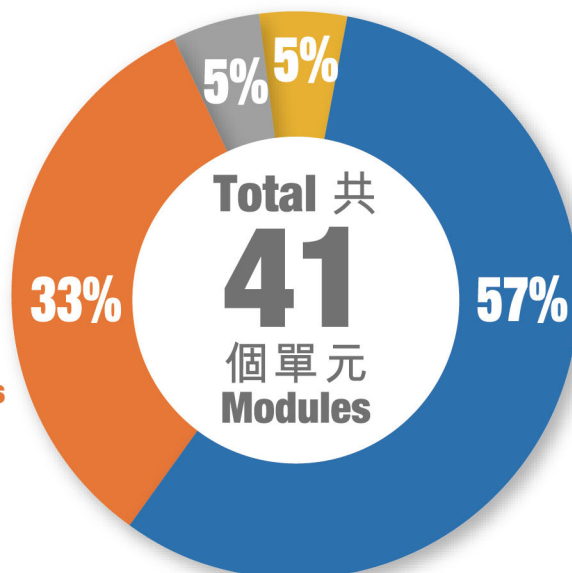

ACADEMIC OVERVIEW 課程概覽

AHCC is a four-year degree programme. Students need to complete a total of 126 credits from a four-year curriculum consisting of Major modules, Common Core modules, Business Education modules and Free Elective modules.

本課程為四年制本科課程。課程結構由主修科目、共同核心科目、商學教育科目及自由選修科目所組成。學生須於四年內修讀合共126學分。

2 Free Electives
自由選修科目

2 Business Education
商學教育科目

14 Common Core Modules
共同核心學科

General education, languages, and mathematics
通識教育、語文、數學等